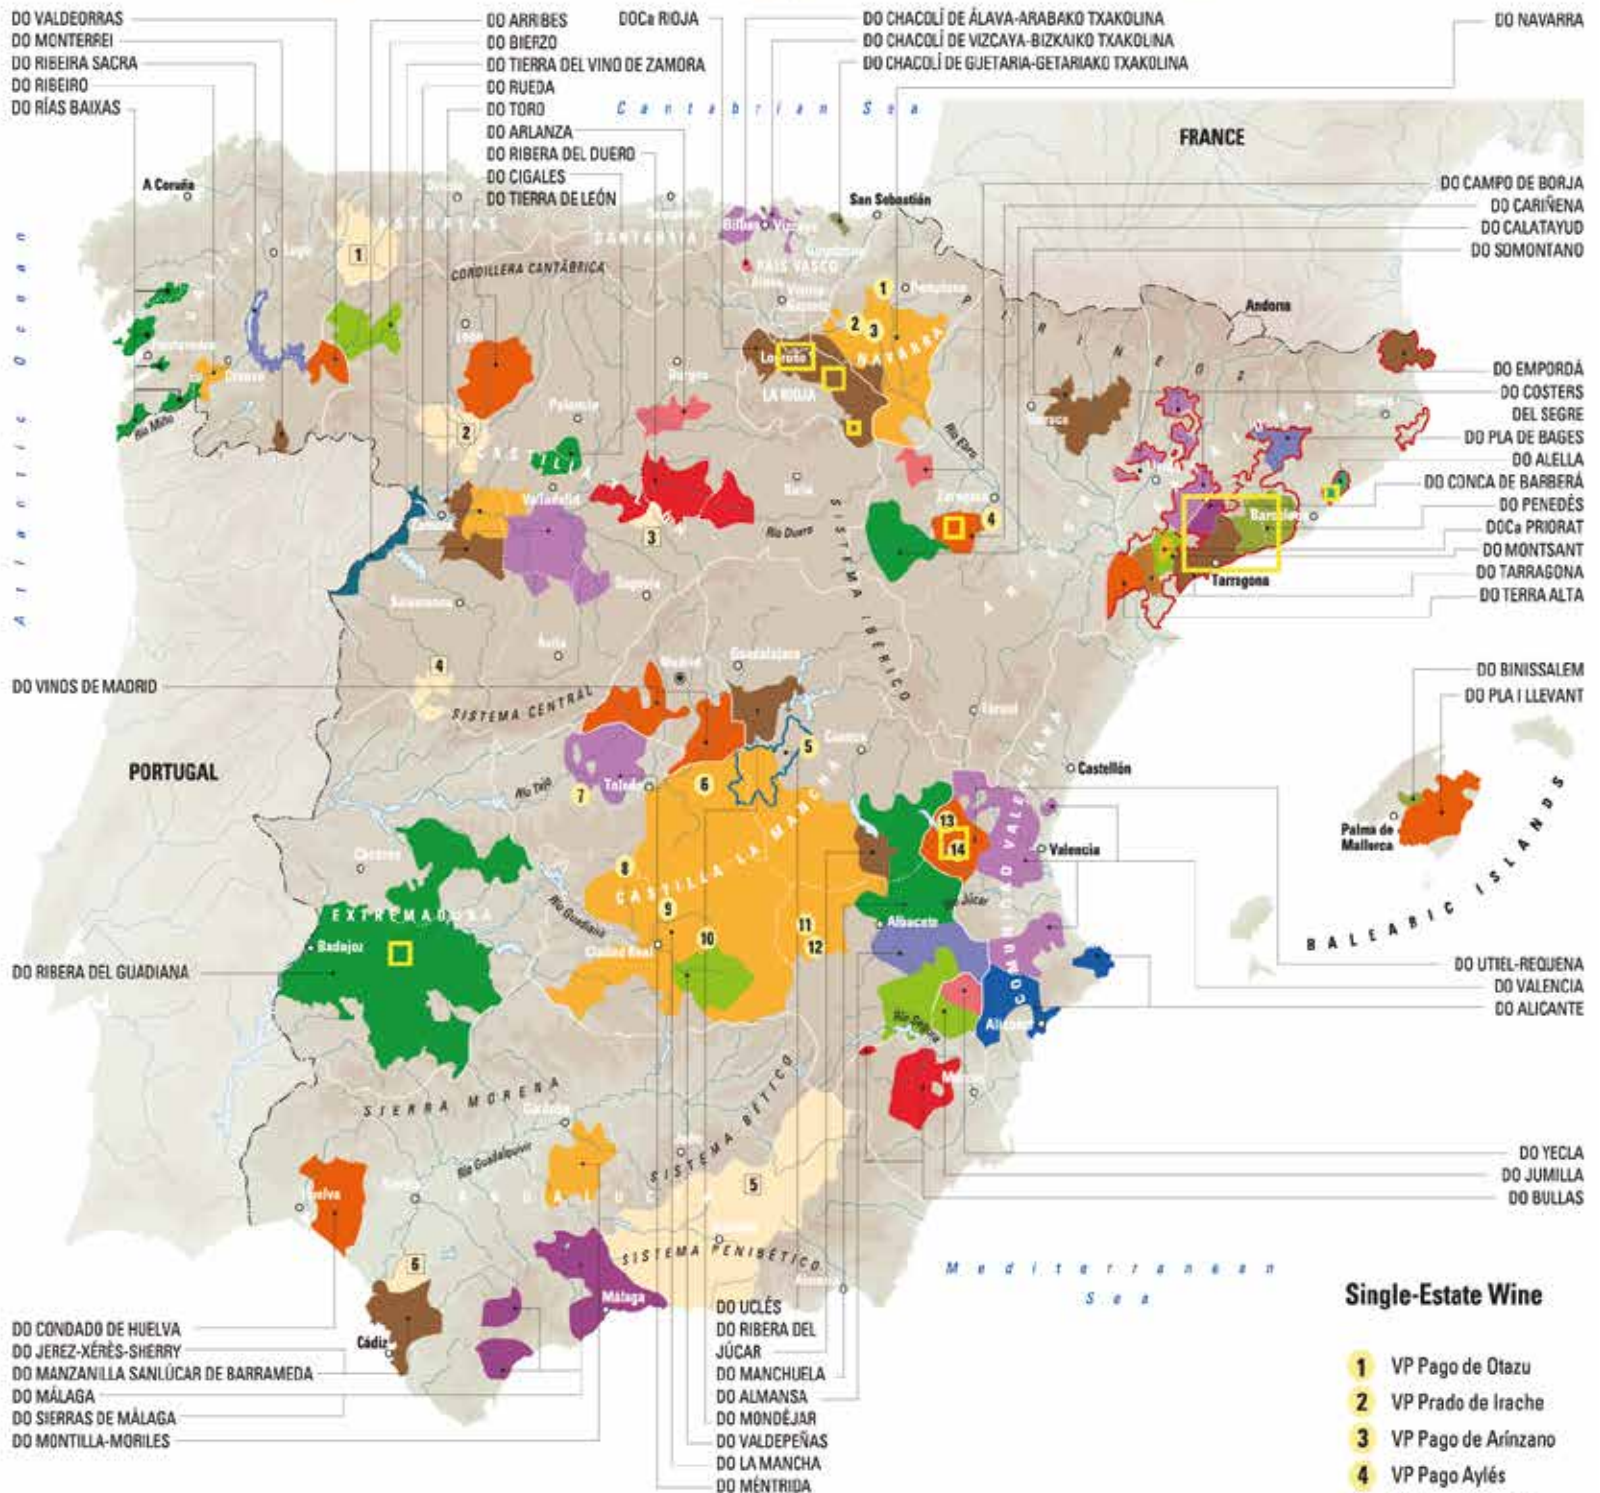

Single-Estate Wine

- 1 VP Pago de Otazu
- 2 VP Prado de Irache
- 3 VP Pago de Arinzano
- 4 VP Pago Aylés
- 5 VP Pago Calzadilla
- 6 VP Campo de la Guardia
- 7 VP Dominio de Valdepusa
- 8 VP Dehesa del Carrizal
- 9 VP Pago Florentino
- 10 VP Casa del Blanco
- 11 VP Guijoso
- 12 VP Finca Élez
- 13 VP El Terrerazo
- 14 VP Los Balagueses