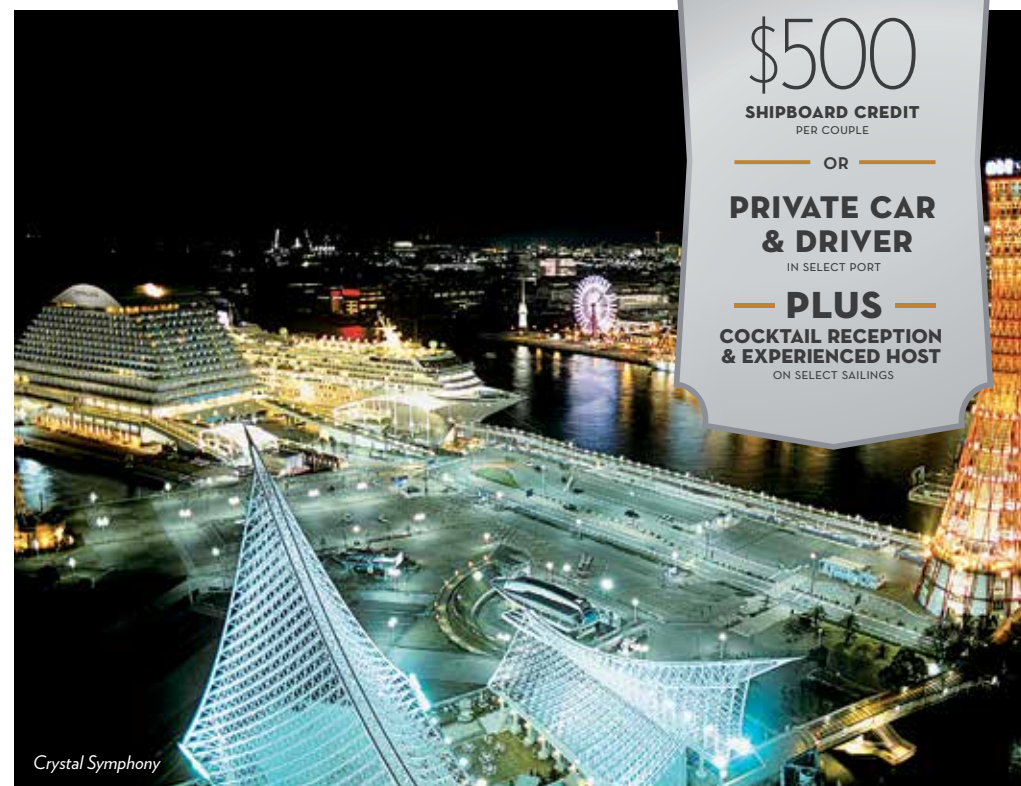

ASIA

Crystal Symphony

OUR EXCLUSIVE

UP TO

\$500

SHIPBOARD CREDIT
PER COUPLE

OR

PRIVATE CAR
& DRIVER