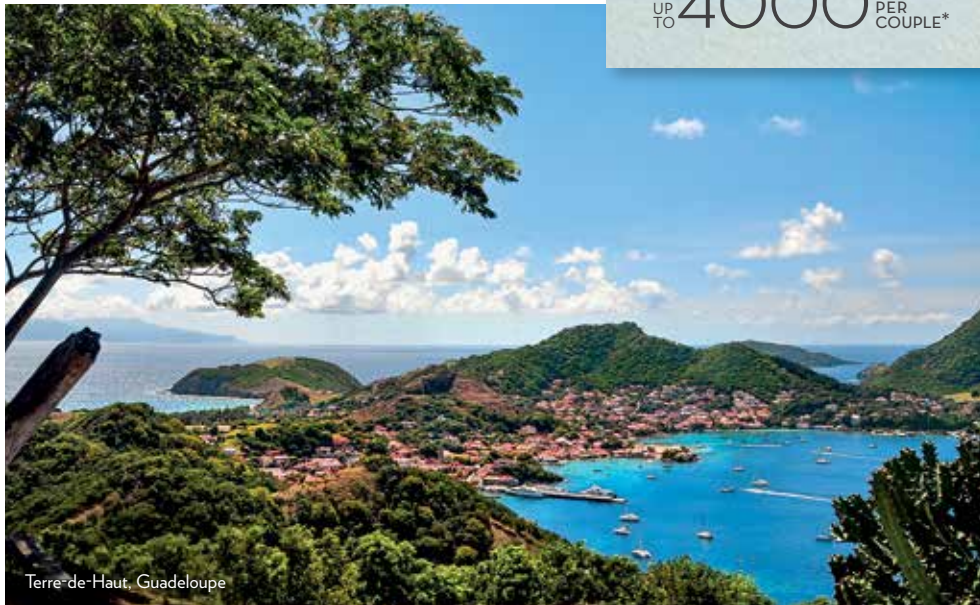

MEXICO, CARIBBEAN & PANAMA CANAL

THE ALL-INCLUSIVE
VALUE EXPERIENCE

2-FOR-1 CRUISE-ONLY
FARES
and
UP TO \$4000 SAVINGS
PER COUPLE*

Terre-de-Haut, Guadeloupe

Crystal Society

Crystal Society members enjoy special parties, events and special savings. Call us today or visit our website found on the back cover for details!