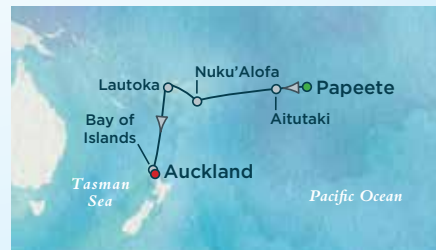

OCEAN VOYAGES SOUTH PACIFIC

Ocean Views

Topical world issues are addressed in lively panel discussions among guest ambassadors, professors, foreign correspondents, four-star generals and others on South Pacific sailings.

ACROSS THE CORAL SEA

CRYSTAL SYMPHONY

ITINERARY: Sydney, Hamilton Island, Alotau, Kiriwina, Rabaul, Guadalcanal, Port Vila (Vanuatu), Champagne Bay (Vanuatu), Yasawa-I-Rara, Lautoka, Maré Island, Sydney (Overnight)

21 NIGHTS DEPARTING: **January 20, 2017**

2-FOR-1 FARES PER PERSON INCLUDING $2000 SAVINGS START FROM*

DELUXE Stateroom **$6835**

VERANDAH Stateroom **$9685**

PENTHOUSE with Verandah **$18,570**

OUR EXCLUSIVE

Private Car & Driver in Select Port or $500 Shipboard Credit per couple

OFFER 1173393

MALAY ARCHIPELAGO MYSTIQUE

CRYSTAL SYMPHONY

ITINERARY: Bali/Benoa (overnight), Komodo Island, Boracay Island, Romblon Island, Kota Kinabalu, Bandar Seri Begawan, Singapore (overnight)

12 NIGHTS DEPARTING: **February 23, 2017**

2-FOR-1 FARES PER PERSON INCLUDING $1000 SAVINGS START FROM*

DELUXE Stateroom **$3325**

VERANDAH Stateroom **$4575**

PENTHOUSE with Verandah **$8005**

OUR EXCLUSIVE

$500 Shipboard Credit per couple

OFFER 1173395

THE ALL-INCLUSIVE
VALUE EXPERIENCE

2-FOR-1 CRUISE-
ONLY
FARES

and
UP TO $4000 SAVINGS
PER COUPLE*

Wine & Food Festival

Join the world's top chefs, wine experts and mixologists on a themed cruise that celebrates the culinary arts with lectures, special meals and tastings on board and on shore.

ISLES OF THE SOUTH PACIFIC

CRYSTAL SYMPHONY

ITINERARY: Pape'ete, Aitutaki, Nuku'Alofa, Lautoka, Waitangi (Bay of Islands), Auckland

11 NIGHTS DEPARTING: **December 9, 2016**

2-FOR-1 FARES PER PERSON INCLUDING $1000 SAVINGS START FROM*

DELUXE Stateroom **$3220**

VERANDAH Stateroom **$4355**